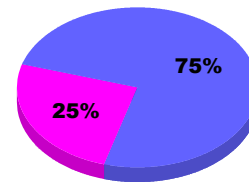

Legend: Goal (Cyan), Actual (Green), Dropped (Yellow), Gain Loss (Magenta)

Comparison of Membership Gain/Loss

Current Year Compared to the Previous Year

Legend: Current Year (Cyan), Previous Year (Green)

Gender Comparison 2012-2013

Jul/Aug/Sep

Legend: Male (Blue), Female (Magenta)